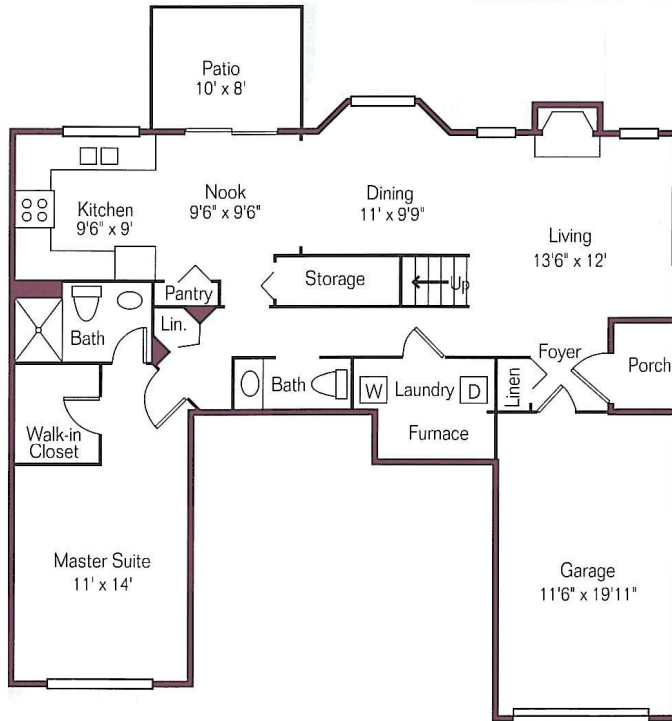

The Astoria

Three Bedrooms
Two - 1/2 Baths
1,590 square feet

Second Level

First Level

Square Footage is Approximate

47305 Central Park Boulevard • Novi, MI 48374 • Phone: 248-449-5270 • Fax: 248-449-6341
 www.centralpark-estates.com • Email: centralparkestates@sbcglobal.net