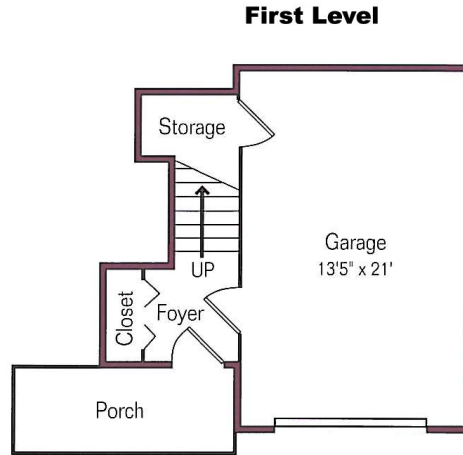

The Broadway

Two Bedrooms, Two Baths
1,190 square feet

Square Footage is Approximate

47305 Central Park Boulevard • Novi, MI 48374 • Phone: 248-449-5270 • Fax: 248-449-6341
www.centralpark-estates.com • Email: centralparkestates@sbcglobal.net