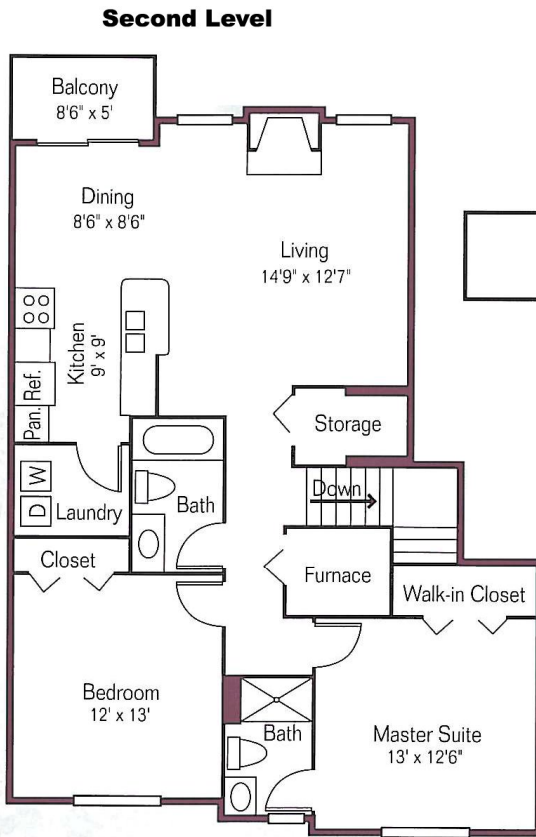

The Broadway

Two Bedrooms, Two Baths
1,190 square feet

Square Footage is Approximate

47305 Central Park Boulevard • Novi, MI 48374 • Phone: 248-449-5270 • Fax: 248-449-6341
www.centralpark-estates.com • Email: centralparkestates@sbcglobal.net