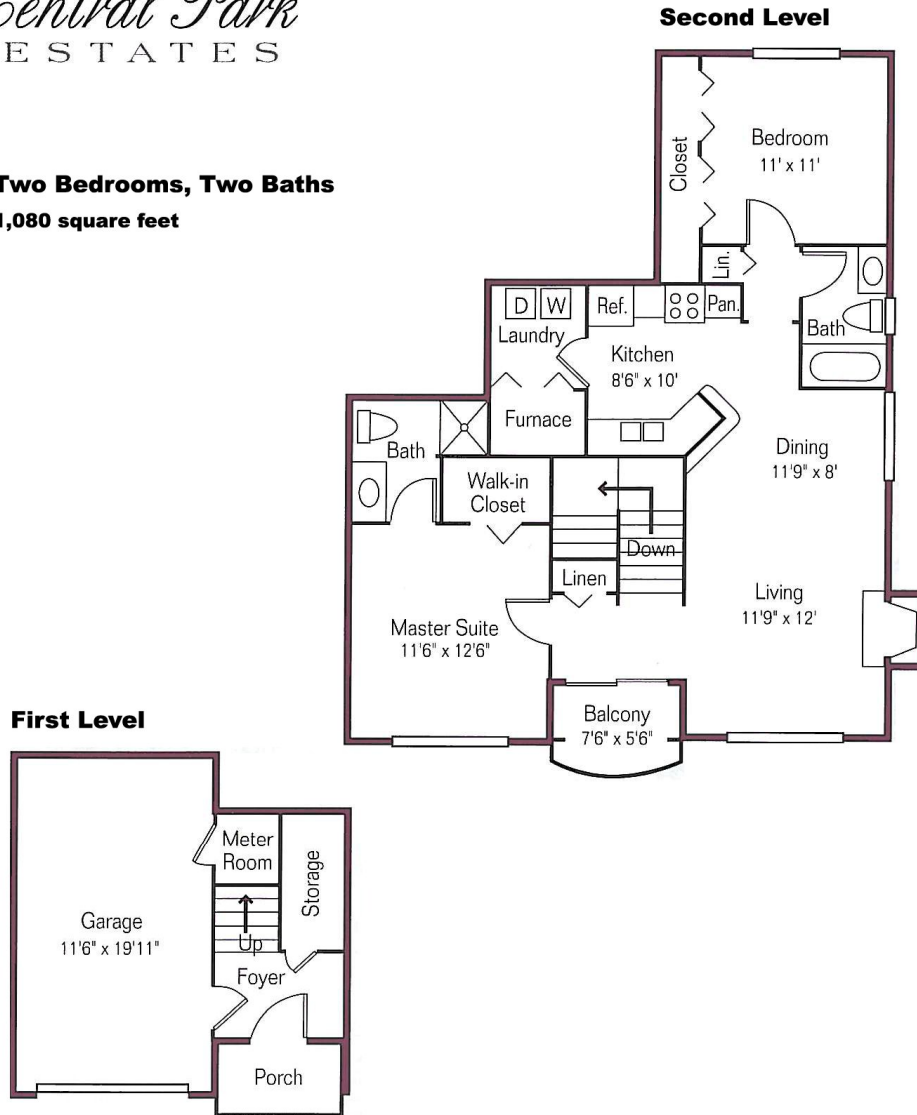

The Empire

Two Bedrooms, Two Baths
1,080 square feet

Square Footage is Approximate

47305 Central Park Boulevard • Novi, MI 48374 • Phone: 248-449-5270 • Fax: 248-449-6341
www.centralpark-estates.com • Email: centralparkestates@sbcglobal.net