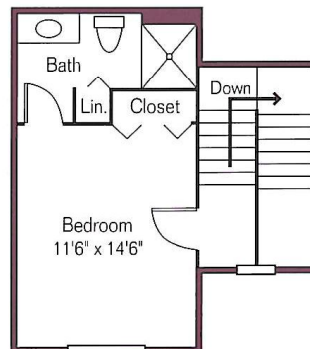

The Grand Central

Three Bedrooms, Three Baths
1,425 square feet

First Level

Second Level

Third Level

Square Footage is Approximate

47305 Central Park Boulevard • Novi, MI 48374 • Phone: 248-449-5270 • Fax: 248-449-6341
www.centralpark-estates.com • Email: centralparkestates@sbcglobal.net