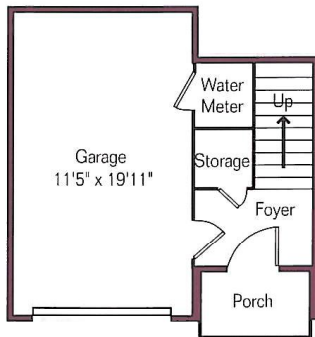

The Grand Central

Three Bedrooms, Three Baths
1,425 square feet

First Level

Second Level

Third Level

Square Footage is Approximate

47305 Central Park Boulevard • Novi, MI 48374 • Phone: 248-449-5270 • Fax: 248-449-6341
www.centralpark-estates.com • Email: centralparkestates@sbcglobal.net