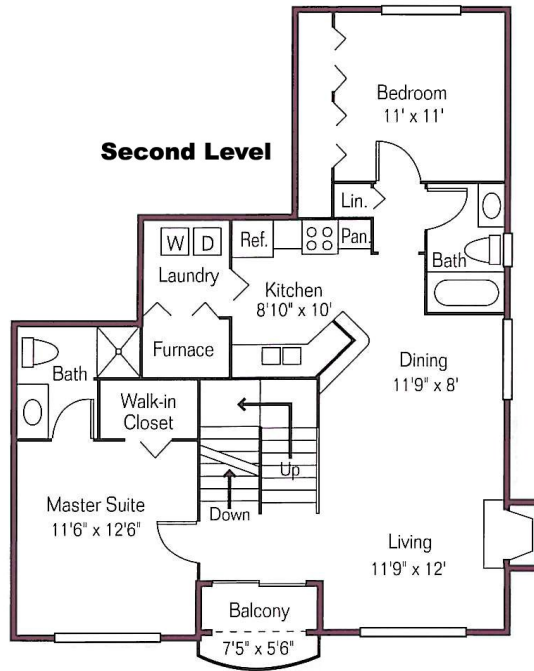

The Grand Central

Three Bedrooms, Three Baths
1,425 square feet

First Level

Second Level

Third Level

Square Footage is Approximate

47305 Central Park Boulevard • Novi, MI 48374 • Phone: 248-449-5270 • Fax: 248-449-6341
www.centralpark-estates.com • Email: centralparkestates@sbcglobal.net