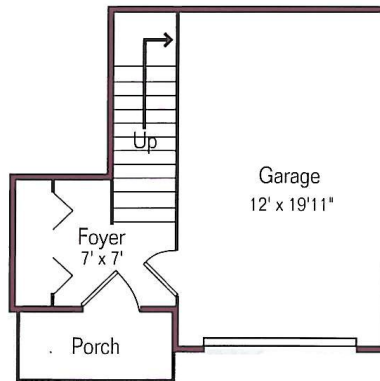

The Madison

First Level

Two Bedrooms, Two Baths
1,085 square feet

Second Level

Square Footage is Approximate

47305 Central Park Boulevard • Novi, MI 48374 • Phone: 248-449-5270 • Fax: 248-449-6341
www.centralpark-estates.com • Email: centralparkestates@sbcglobal.net