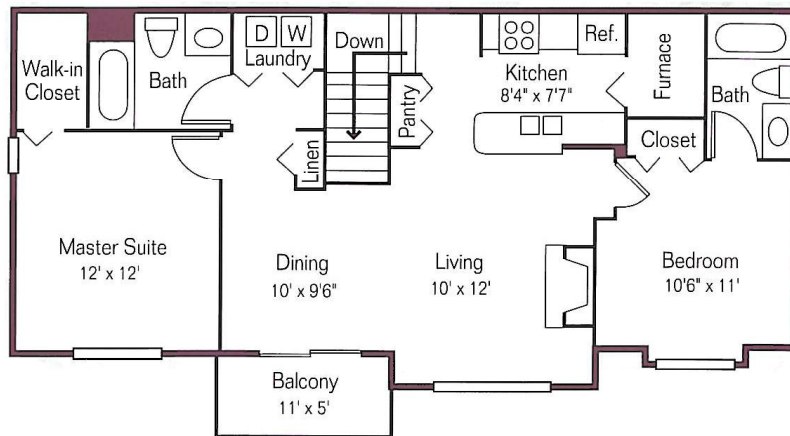

The Madison

First Level

Two Bedrooms, Two Baths
1,085 square feet

Second Level

Square Footage is Approximate

47305 Central Park Boulevard • Novi, MI 48374 • Phone: 248-449-5270 • Fax: 248-449-6341
www.centralpark-estates.com • Email: centralparkestates@sbcglobal.net