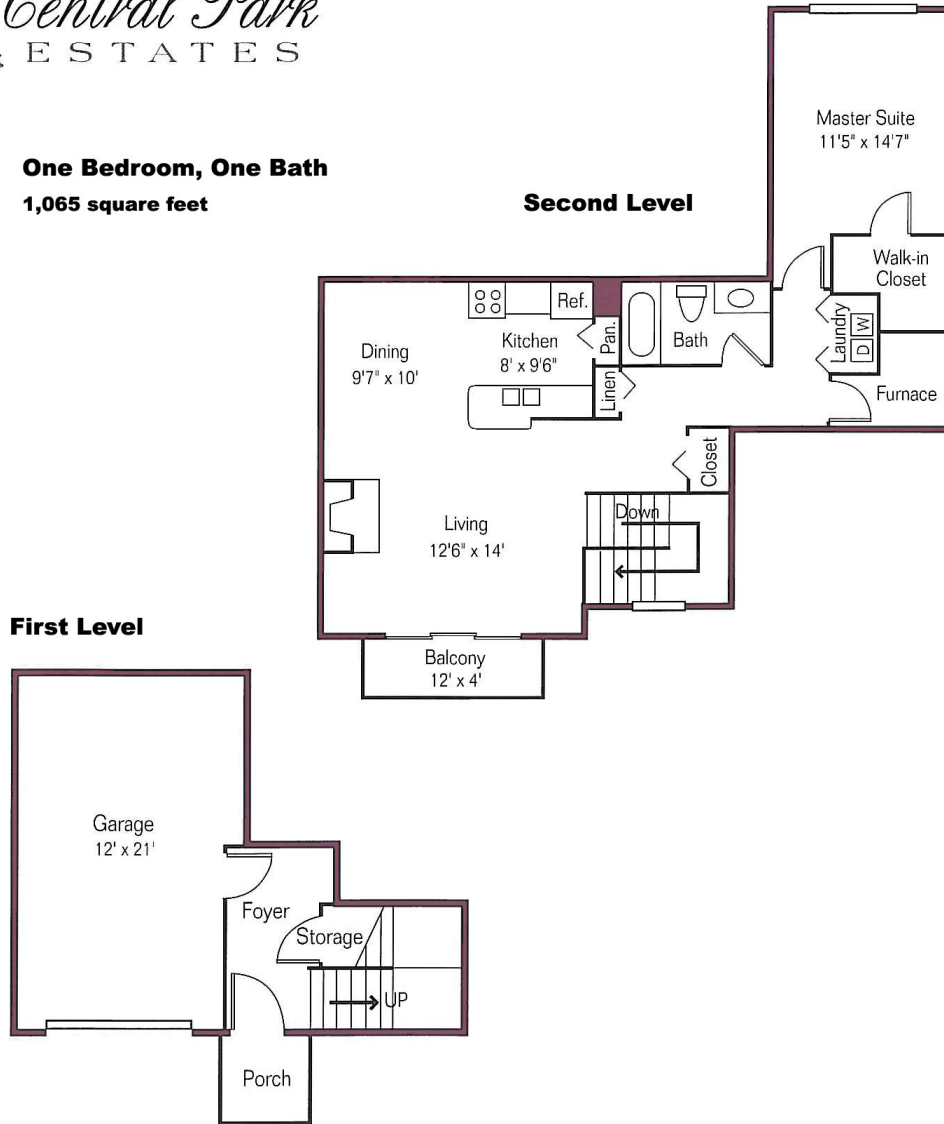

The Manhattan

One Bedroom, One Bath
1,065 square feet

Square Footage is Approximate

47305 Central Park Boulevard • Novi, MI 48374 • Phone: 248-449-5270 • Fax: 248-449-6341
www.centralpark-estates.com • Email: centralparkestates@sbcglobal.net